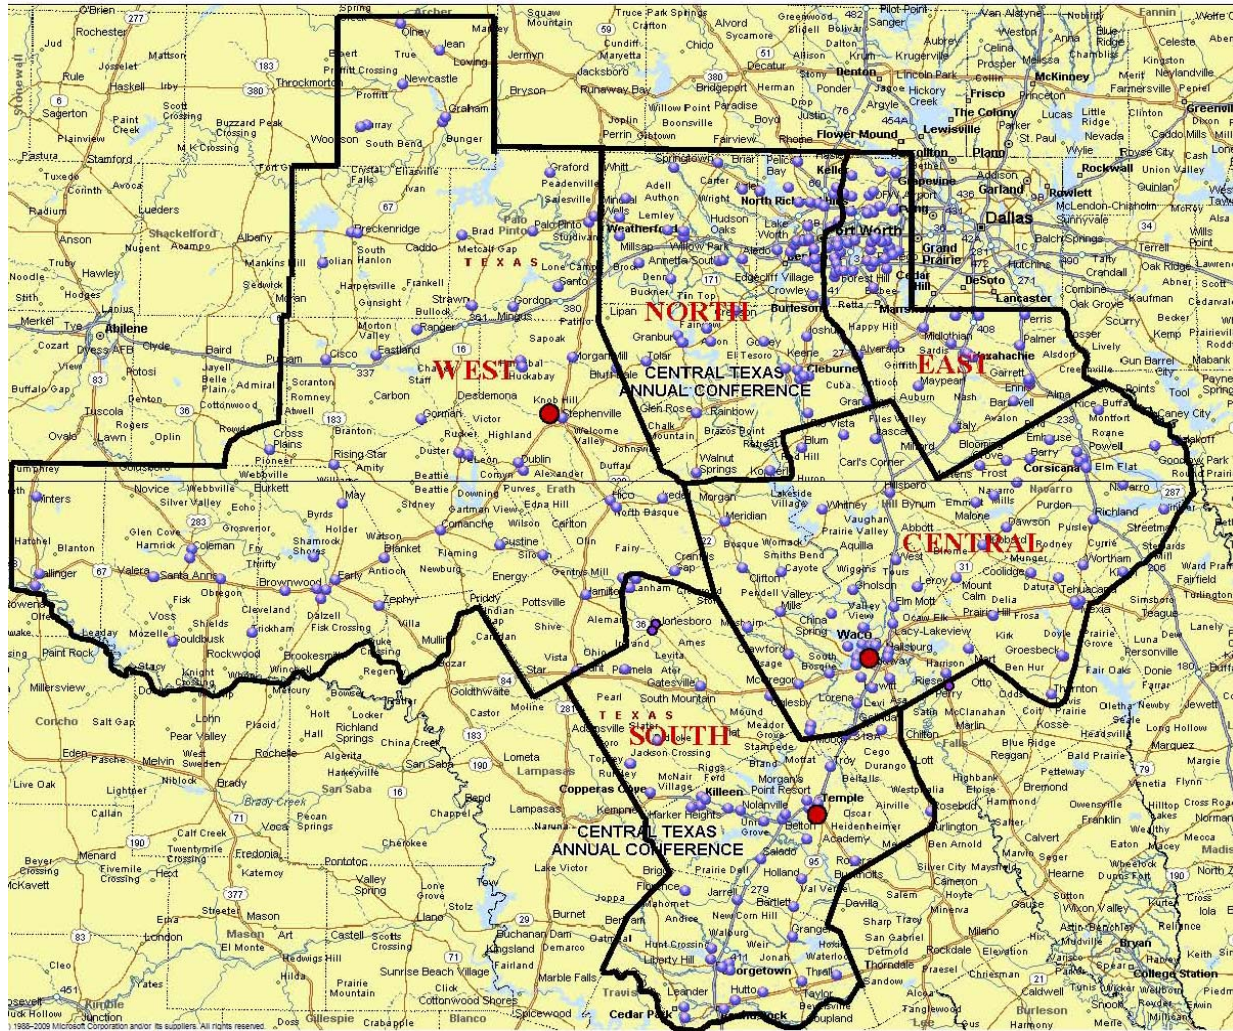

FORMING OF DISTRICTS

How are districts formed? Where will district offices be located?

Bishop Lowry had conversations with many groups and people throughout the conference on how best to form districts. This was advisory in nature as the Book of Discipline makes it clear the Annual Conference sets the number of districts and the Bishop forms the districts and names district office locations. Bishop Lowry established a sub-committee from the cabinet to study the districts and come with several choices for the Extended Cabinet to discuss. The Alignment Task Force also received some plans from persons in the conference. After much discussion Bishop Lowry named the following districts, locations and district office locations.

Notes:

The purple dots represent churches within the Central Texas Annual Conference. They are not necessarily placed in the precise location of each congregation. The red dots approximate the location of district offices. The North and East District office locations will be finalized after a decision is made regarding the CTC office location, taking into consideration the best use of human and financial resources.

West District

Ballinger 1 st	DeLeon 1 st /Morton Chapel	Mineral Wells 1 st
Bangs/ Santa Anna	Dublin 1 st /Laurel St, Dublin	Newcastle/Jean
Blanket/ Mullin	Early 1 st /Zephyr	Oakdale/Hannibal
Bluff Dale/Morgan Mill	Eastland 1 st / Ranger 1 st	Olney
Breckenridge 1 st	Emanuel Chapel	Palo Pinto/Strawn
Brownwood 1 st	Fisherman's Chapel	
Salem-Crestview/Murray/Tonk Valley		Green's Creek
Cedar Springs	Gordon/Santo	Trickham/Valera
Central /Lake Brownwood	Gorman 1 st	St. Paul-Breckenridge/ Eolian

Central-Mineral Wells/Graford

Cisco 1st

Trinity, Coleman/Gouldbusk

Coleman 1st/Novice

Comanche 1st/Gustine

Cross Plains 1st

Graham 1st

Hamilton 1st/Lamkin